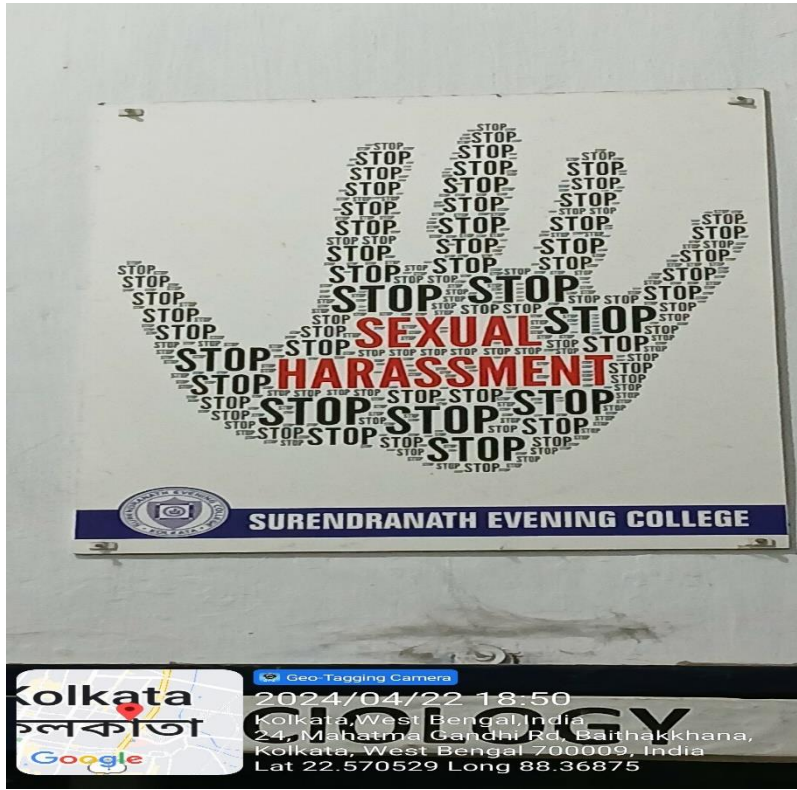

7.1.1: Measures initiated by the Institution for the promotion of gender equity during the year

Stop Sexual Harassment poster

Grievance Redressal Cell poster

CC TV camera

Ladies common room

Checking of valid identity card at the entry point of our college

Student counseling

CCTV monitoring room